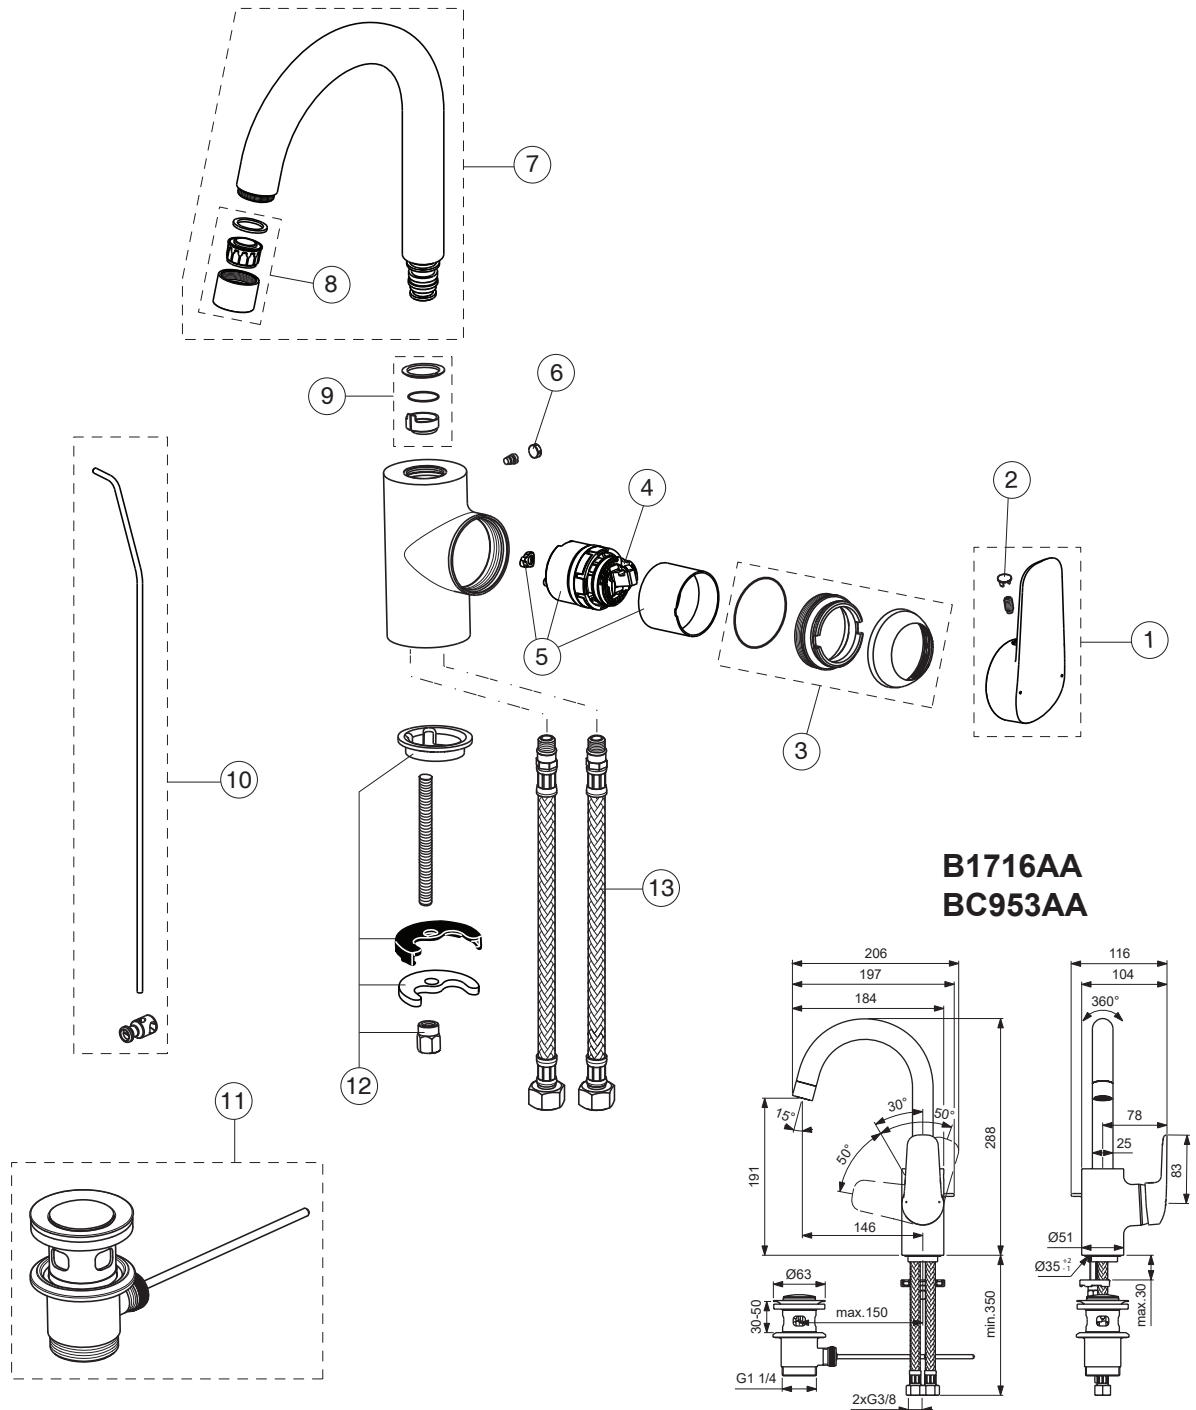

CERAFLEX

Ideal Standard

Produced from: March 2023

Pos.	Signify	Spare parts-Nr.	Quantity	Pos.	Signify	Spare parts-Nr.	Quantity
1	Lever,w/logo-set	B961379AA	1 Pcs.				
2	Cap decorative	B960473AA	1 Pcs.				
3	Rosette-compl.	B961113AA	1 Pcs.				
4	Hot limit stop	A861181NU	1 Pcs.				
5	Cartridge Ø38mm	B961491NU*	1 Pcs.				
6	Rubber cap Ø8.1x3	B960583NU	1 Pcs.				
7	Tub.spout R145mm	B961385AA	1 Pcs.				
8	Aerator M22x1-A	B960294AA	1 Pcs.				
	Aerator -5 l/min	B961021AA**	1 Pcs.				
9	Sealing set for tub.spout	B960295NU	1 Pcs.				
10	Pop up waste-compl.	B960900AA	1 Pcs.				
11	Pop-up drain ass.	A962991AA	1 Pcs.				
12	Connecting set	B960608NU	1 Set				
13	Fl.pexhose G3/8-L445mm	B960535NU	1 Pcs.				

** for BC953AA

*Universal set (not all parts needed)

02.2023

CERAFLEX

Ideal Standard

Produced from: Aug.2021

Pos.	Signify	Spare parts-Nr.	Quantity	Pos.	Signify	Spare parts-Nr.	Quantity
1	Lever,w/logo-set	B961379AA	1 Pcs.				
2	Cap decorative	B960473AA	1 Pcs.				
3	Rosette-compl.	B961113AA	1 Pcs.				
4	Hot limit stop	A861181NU	1 Pcs.				
5	Cartridge Ø38mm	B961491NU*	1 Pcs.				
6	Rubber cap Ø8.1x3	B960583NU	1 Pcs.				
7	Tub.spout R145mm	B961385AA	1 Pcs.				
8	Aerator M22x1-A	B960294AA	1 Pcs.				
	Aerator -5 l/min	B961021AA**	1 Pcs.				
9	Sealing set for tub.spout	B960295NU	1 Pcs.				
10	Pop up waste-compl.	B960900AA	1 Pcs.				
11	Pop-up drain ass.	A962991AA	1 Pcs.				
12	Connecting set	B960608NU	1 Set				
13	Fl.pexhose G3/8-L445mm	A963600NU	1 Pcs.				

** for BC953AA

*Universal set (not all parts needed)

08.2021