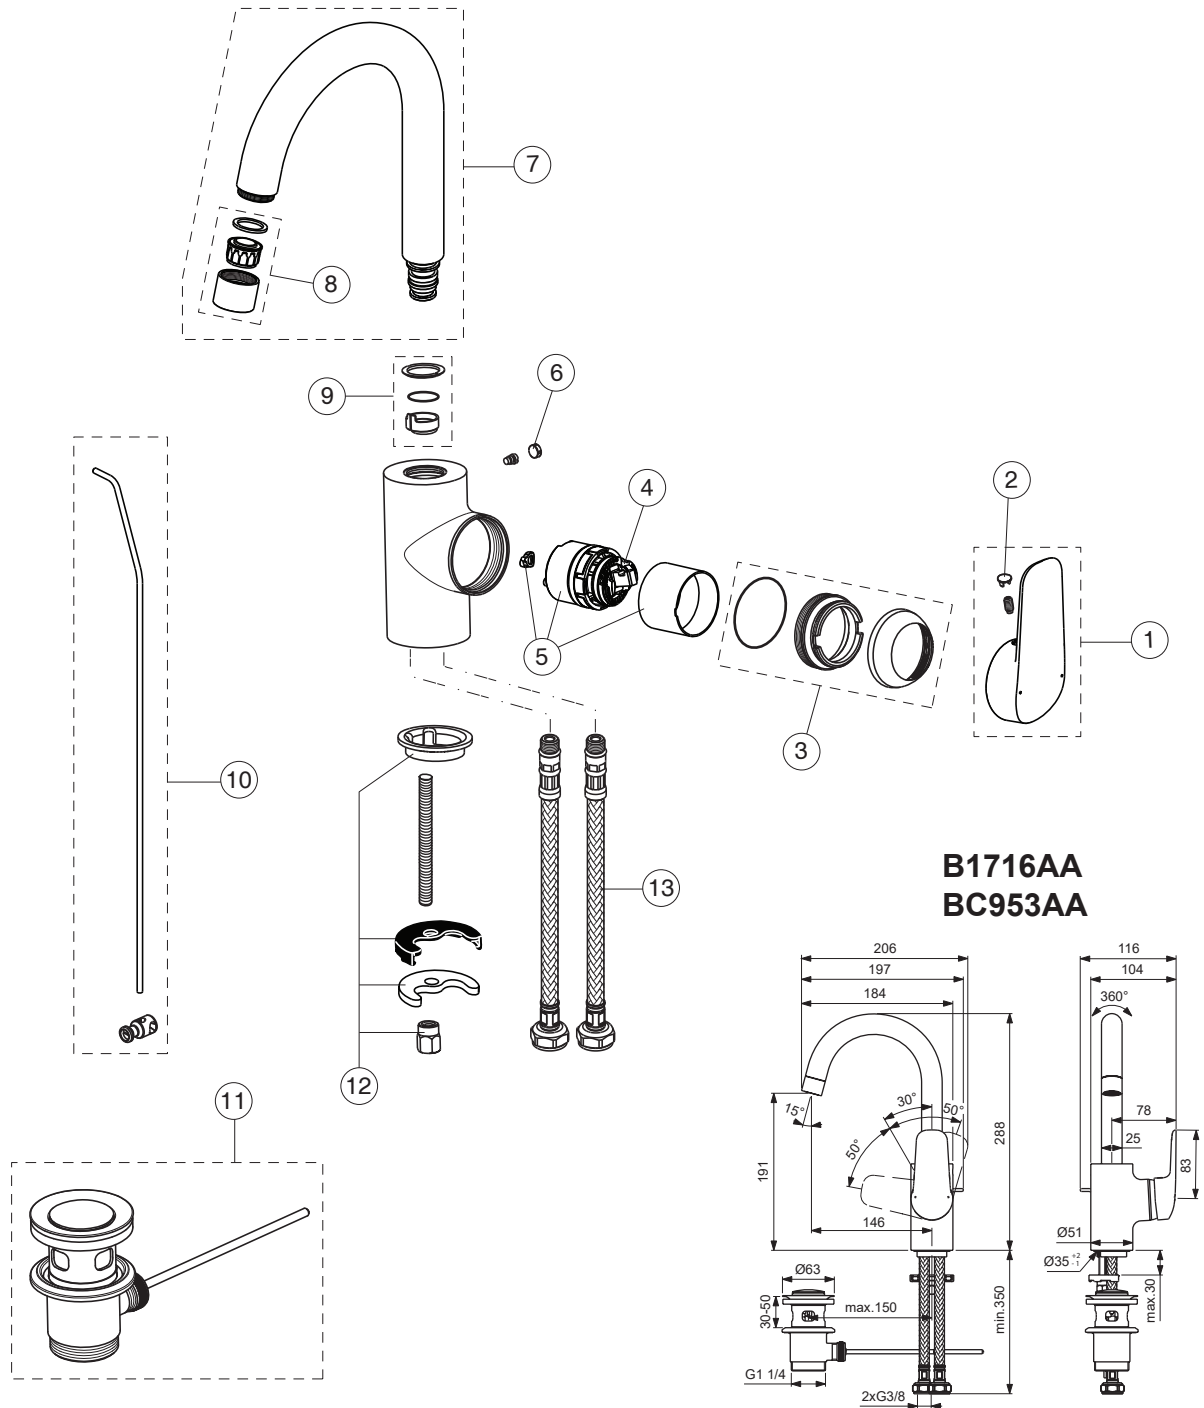

CERAFLEX

Ideal Standard

Produced from: March 2023

Pos.	Signify	Spare parts-Nr.	Quantity	Pos.	Signify	Spare parts-Nr.	Quantity
1	Lever,w/logo-set	B961379AA	1 Pcs.				
2	Cap decorative	B960473AA	1 Pcs.				
3	Rosette-compl.	B961113AA	1 Pcs.				
4	Hot limit stop	A861181NU	1 Pcs.				
5	Cartridge Ø38mm	B961491NU*	1 Pcs.				
6	Rubber cap Ø8.1x3	B960583NU	1 Pcs.				
7	Tub.spout R145mm	B961385AA	1 Pcs.				
8	Aerator M22x1-A	B960294AA	1 Pcs.				
	Aerator -5 l/min	B961021AA**	1 Pcs.				
9	Sealing set for tub.spout	B960295NU	1 Pcs.				
10	Pop up waste-compl.	B960900AA	1 Pcs.				
11	Pop-up drain ass.	A962991AA	1 Pcs.				
12	Connecting set	B960608NU	1 Set				
13	Fl.pexhose G3/8-L445mm	B960535NU	1 Pcs.				

** for BC953AA

*Universal set (not all parts needed)

02.2023

CERAFLEX

Ideal Standard

Produced from: Aug.2021

Pos.	Signify	Spare parts-Nr.	Quantity	Pos.	Signify	Spare parts-Nr.	Quantity
1	Lever,w/logo-set	B961379AA	1 Pcs.				
2	Cap decorative	B960473AA	1 Pcs.				
3	Rosette-compl.	B961113AA	1 Pcs.				
4	Hot limit stop	A861181NU	1 Pcs.				
5	Cartridge Ø38mm	B961491NU*	1 Pcs.				
6	Rubber cap Ø8.1x3	B960583NU	1 Pcs.				
7	Tub.spout R145mm	B961385AA	1 Pcs.				
8	Aerator M22x1-A	B960294AA	1 Pcs.				
	Aerator -5 l/min	B961021AA**	1 Pcs.				
9	Sealing set for tub.spout	B960295NU	1 Pcs.				
10	Pop up waste-compl.	B960900AA	1 Pcs.				
11	Pop-up drain ass.	A962991AA	1 Pcs.				
12	Connecting set	B960608NU	1 Set				
13	Fl.pexhose G3/8-L445mm	A963600NU	1 Pcs.				

** for BC953AA

*Universal set (not all parts needed)

08.2021