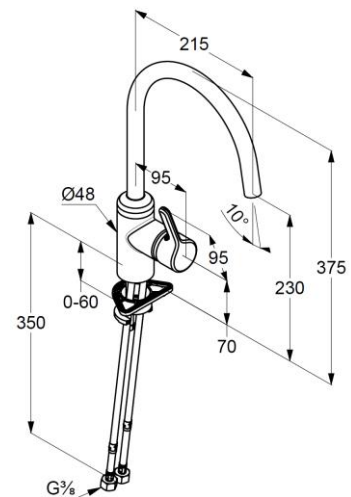

## Technische Daten/ Technical Data

KLUDI BINGO STAR  
kitchen faucet  
DN 15

Ref.: 428030578

Finishes:  
05 chrome

Product description  
Manufacturer KLUDI GmbH & Co. KG  
Typ: KLUDI BINGO STAR  
kitchen faucet  
Ref.: 428030578

kitchen faucet  
single lever mixer  
1-hole mounted  
solid lever, metal  
lateral actuation  
aerator M16,5 PCA laminar  
ceramic cartridge with hot water safety device  
flow rate at 3 bar 7,6 l/min.  
swivel spout (360°)  
flexible hoses G $\frac{3}{8}$  DVGW approved  
rapid installation set

### Produktabbildung/ Product picture

### Maßzeichnung/ Dimensional drawing