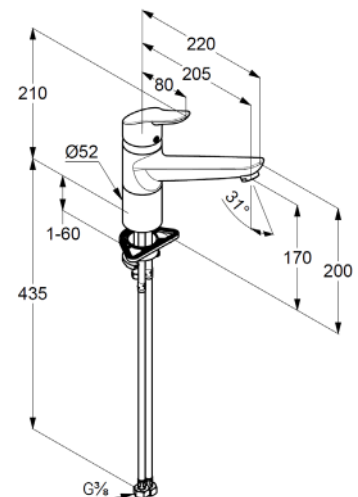

Technische Daten/ Technical Data

KLUDI OBJEKTA
kitchen faucet
DN 15

Ref.: 325740575

Finishes:
05 chrome

Product description
Manufacturer KLUDI GmbH & Co. KG
Typ: KLUDI OBJEKTA
kitchen faucet
Ref.: 325740575

kitchen faucet
single lever mixer
1-hole mounted
solid lever, metal
aerator M24
ceramic cartridge with hot water safety device
flow rate at 3 bar 12 l/min.
swivel spout (360°)
flexible hoses G3/8 DVGW approved
rapid installation set

Produktabbildung/ Product picture

Maßzeichnung/ Dimensional drawing

Durchfluss/ Flow rate