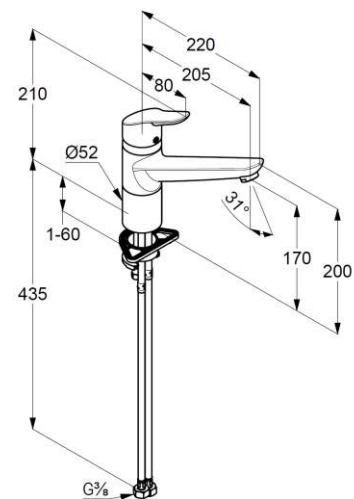

## Technische Daten/ Technical Data

KLUDI OBJEKTA MIX  
kitchen faucet  
DN 15

Ref.: 325740575

Finishes:  
05 chrome

Product description  
Manufacturer KLUDI GmbH & Co. KG  
Typ: KLUDI OBJEKTA MIX  
kitchen faucet  
Ref.: 325740575

kitchen faucet  
single lever mixer  
1-hole mounted  
solid lever, metal  
aerator M24  
ceramic cartridge with hot water safety device  
flow rate at 3 bar 12 l/min.  
swivel spout (360°)  
flexible hoses G $\frac{3}{8}$  DVGW approved  
rapid installation set

### Produktabbildung/ Product picture

### Maßzeichnung/ Dimensional drawing